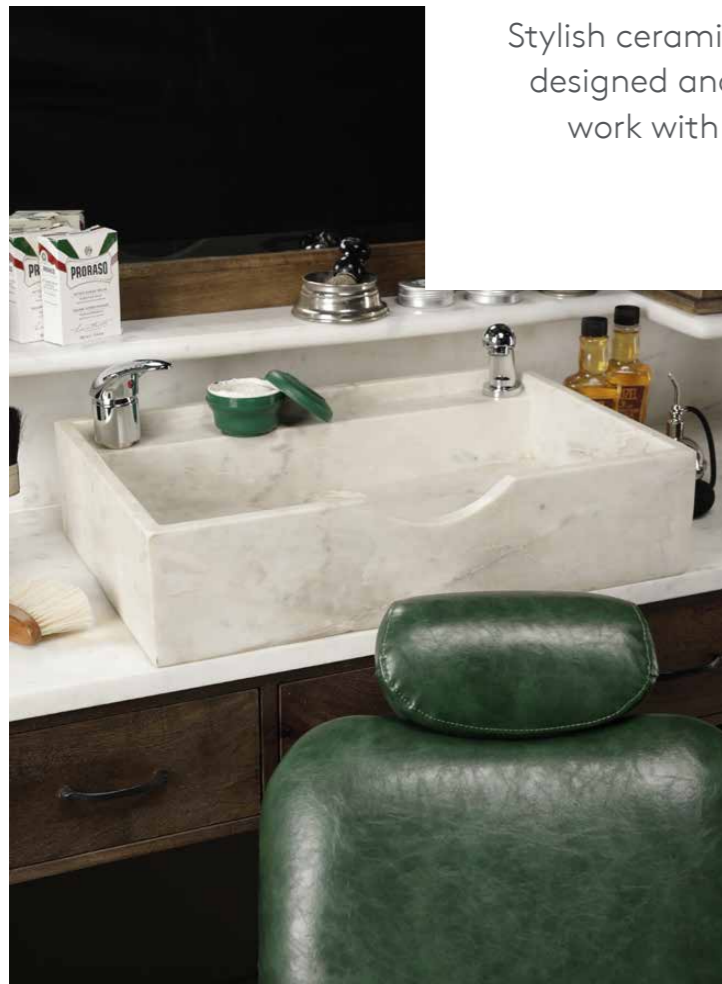

### Specifications

Full hydraulics  
Genuine leather  
Chromed Metal

Just sit  
back  
and relax

Barber  
furniture

## Barber Sinks

Stylish ceramic and marble sinks,  
designed and custom fitted to  
work with all barberunits.