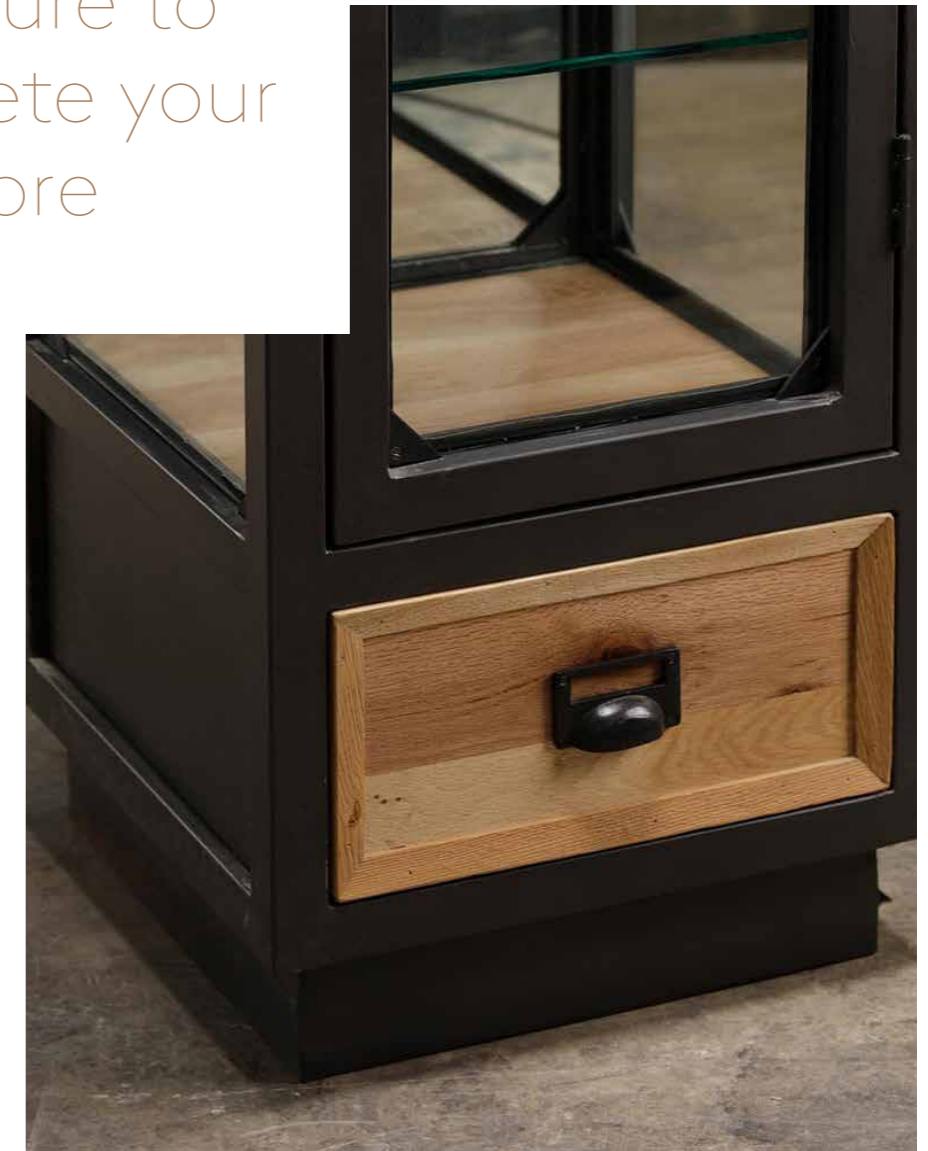

### Dimensions

1900 mm x 500 mm x 500 mm (HxWxD)

### Specifications

- Adjustable glass shelves
- Mirror back wall
- Glass sides
- Drawer
- Space for LED lighting in top

Quality  
Handcrafted  
furniture to  
complete your  
store

Barber  
furniture