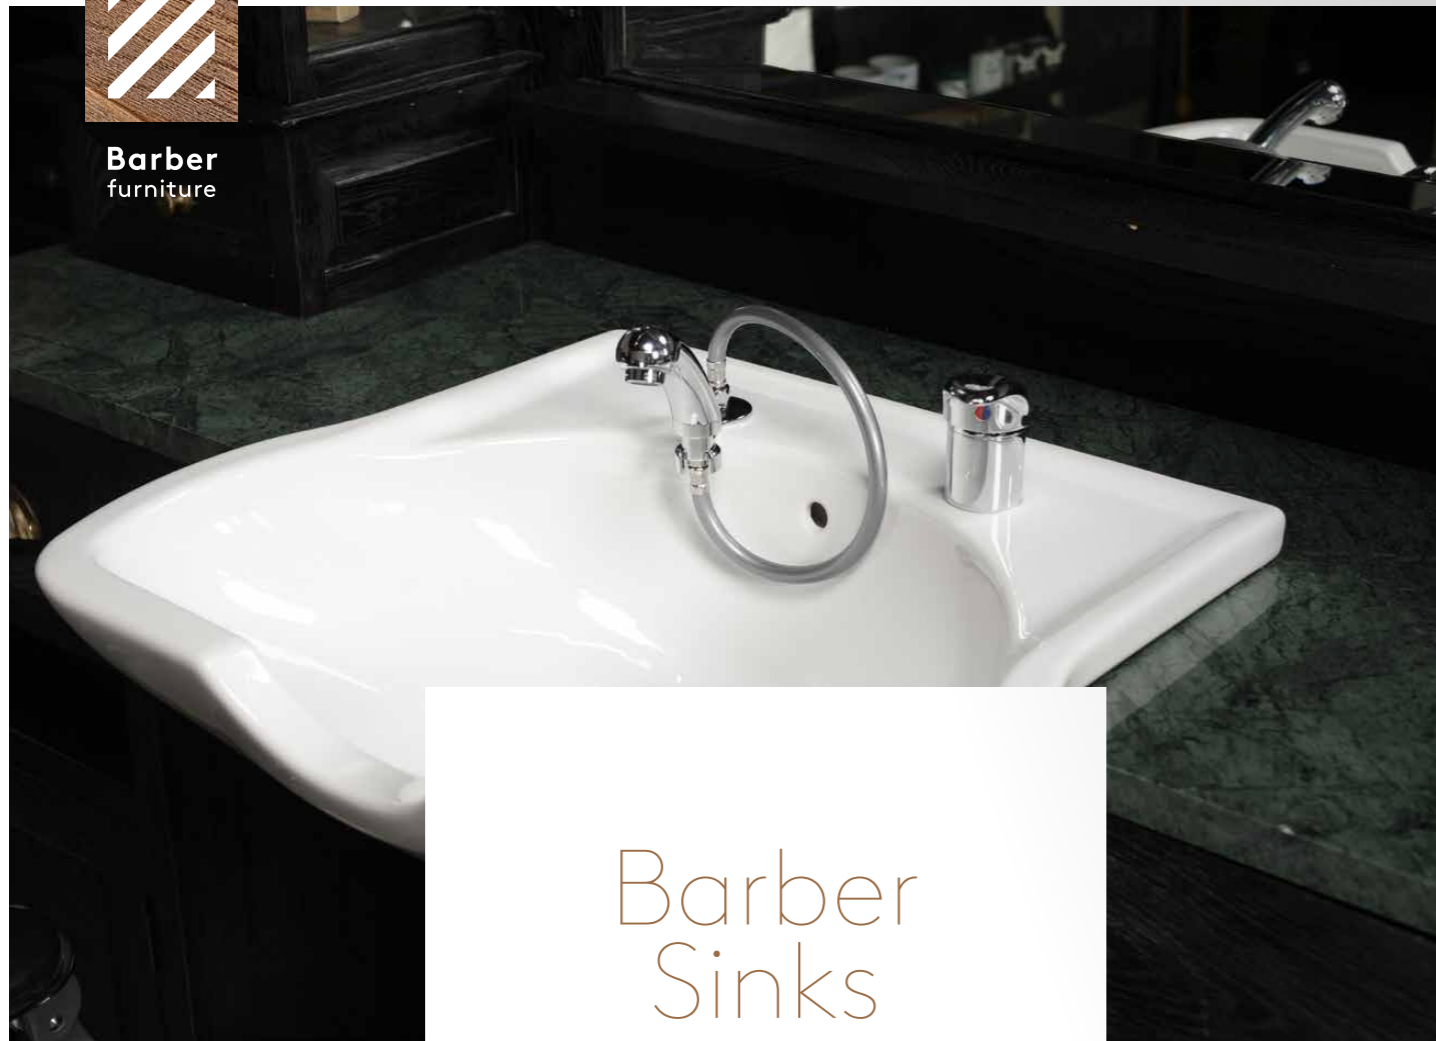

### Specifications

Full hydraulics  
Genuine leather  
Chromed Metal

Just sit  
back  
and relax

Barber  
furniture

## Barber Sinks

Stylish ceramic and marble sinks,  
designed and custom fitted to  
work with all barberunits.