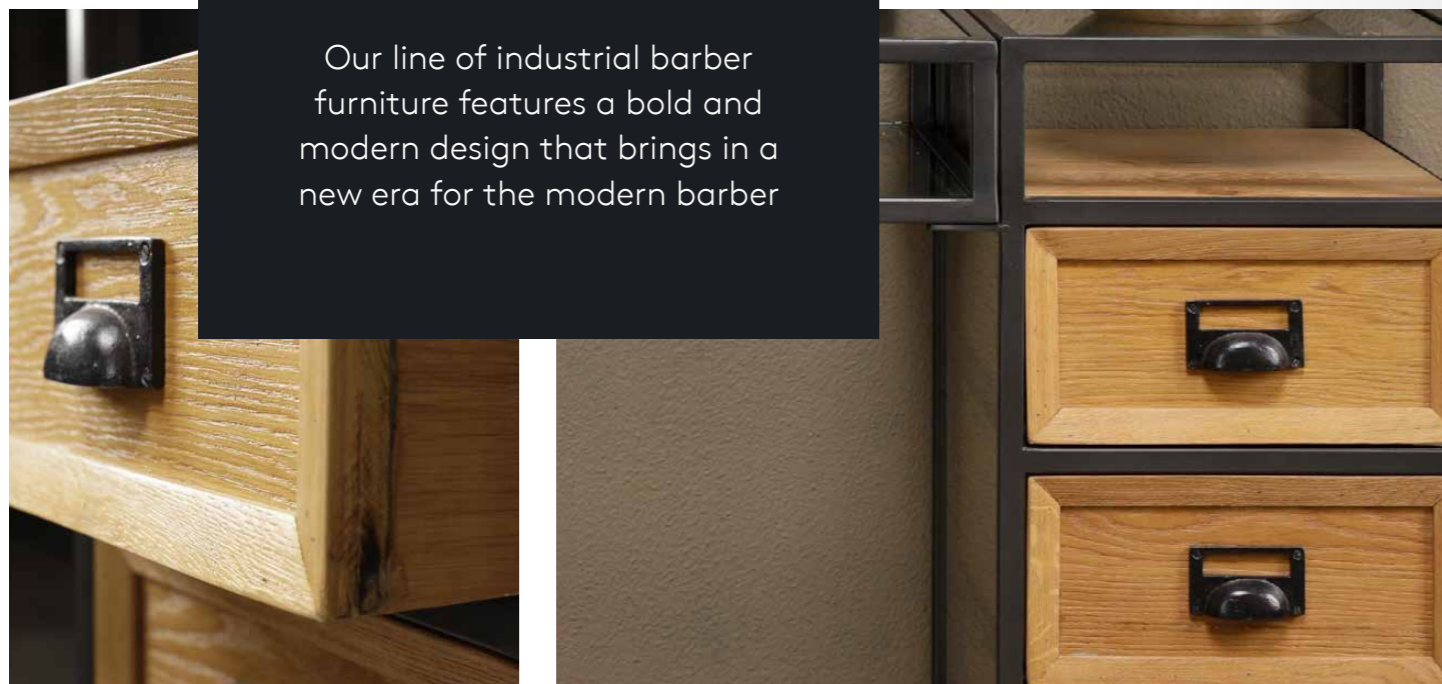

Industrial Line

Our line of industrial barber
furniture features a bold and
modern design that brings in a
new era for the modern barber