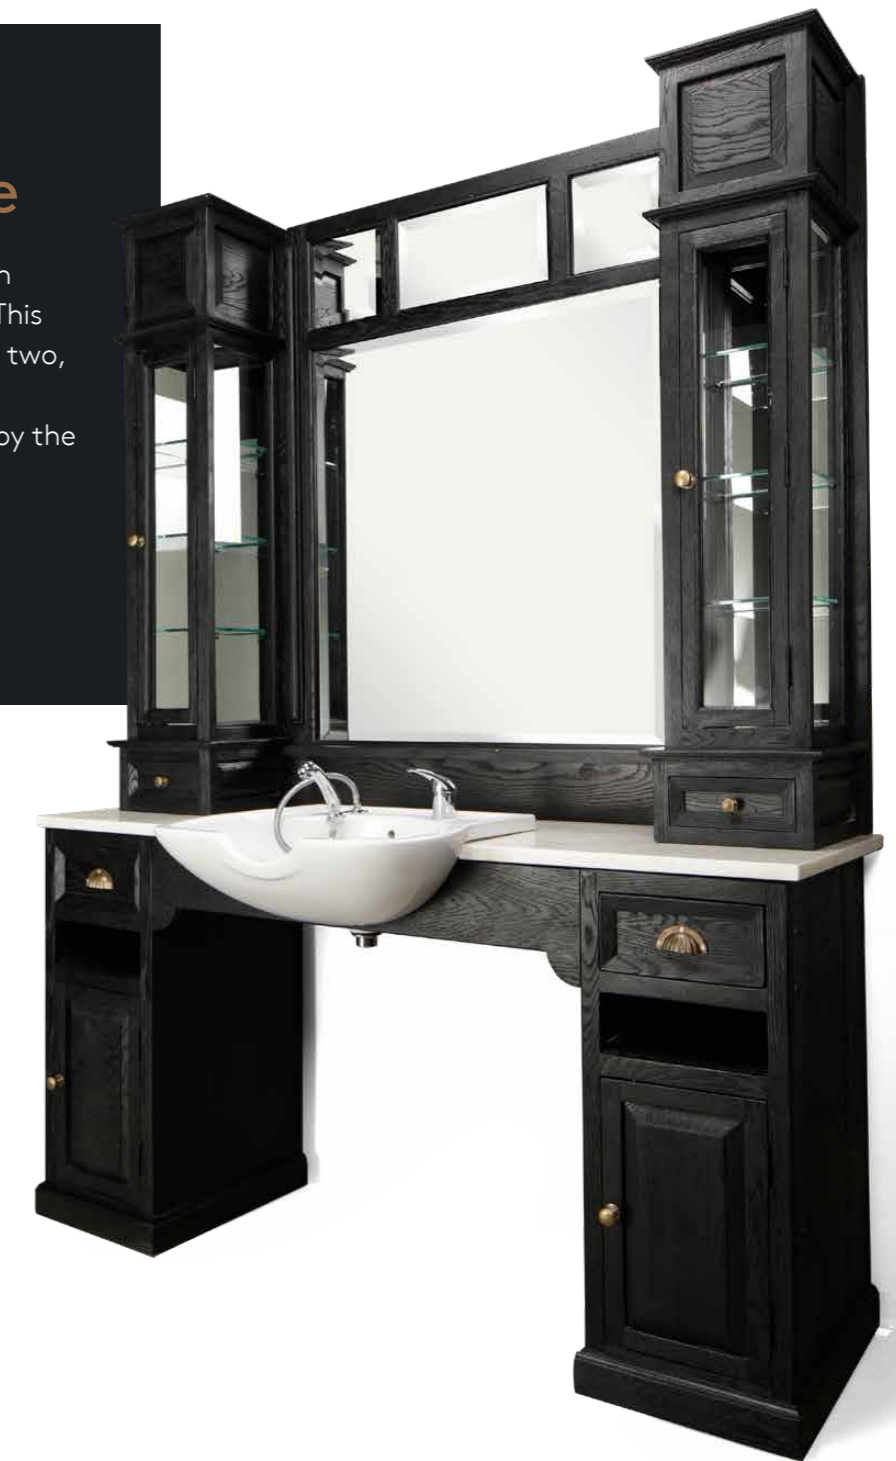

Elements

- 2 Upper display cabinets
- 2 Cabinets   1 Mirror
- 1 Marble top   1 Center support

SKU: CL-BL-BU-1211

Classic Barberunit Two

Dimensions

2300 x 3050 x 480 mm (HxWxD)

Elements

- 3 Cabinets
- 3 Upper display cabinets
- 2 Mirrors
- 2 Marble tops
- 2 Center support

Classic Barberunit Three

Dimensions

2300 x 4400 x 480 mm (HxWxD)

Elements

- 4 Cabinets
- 4 Upper display cabinets
- 3 Mirrors
- 3 Marble tops
- 3 Center support

Classic Barberunit Four

Dimensions

2300 x 5750 x 480 mm (HxWxD)

Elements

- 5 Cabinets
- 5 Upper display cabinets
- 4 Mirrors
- 4 Marble tops
- 4 Center support