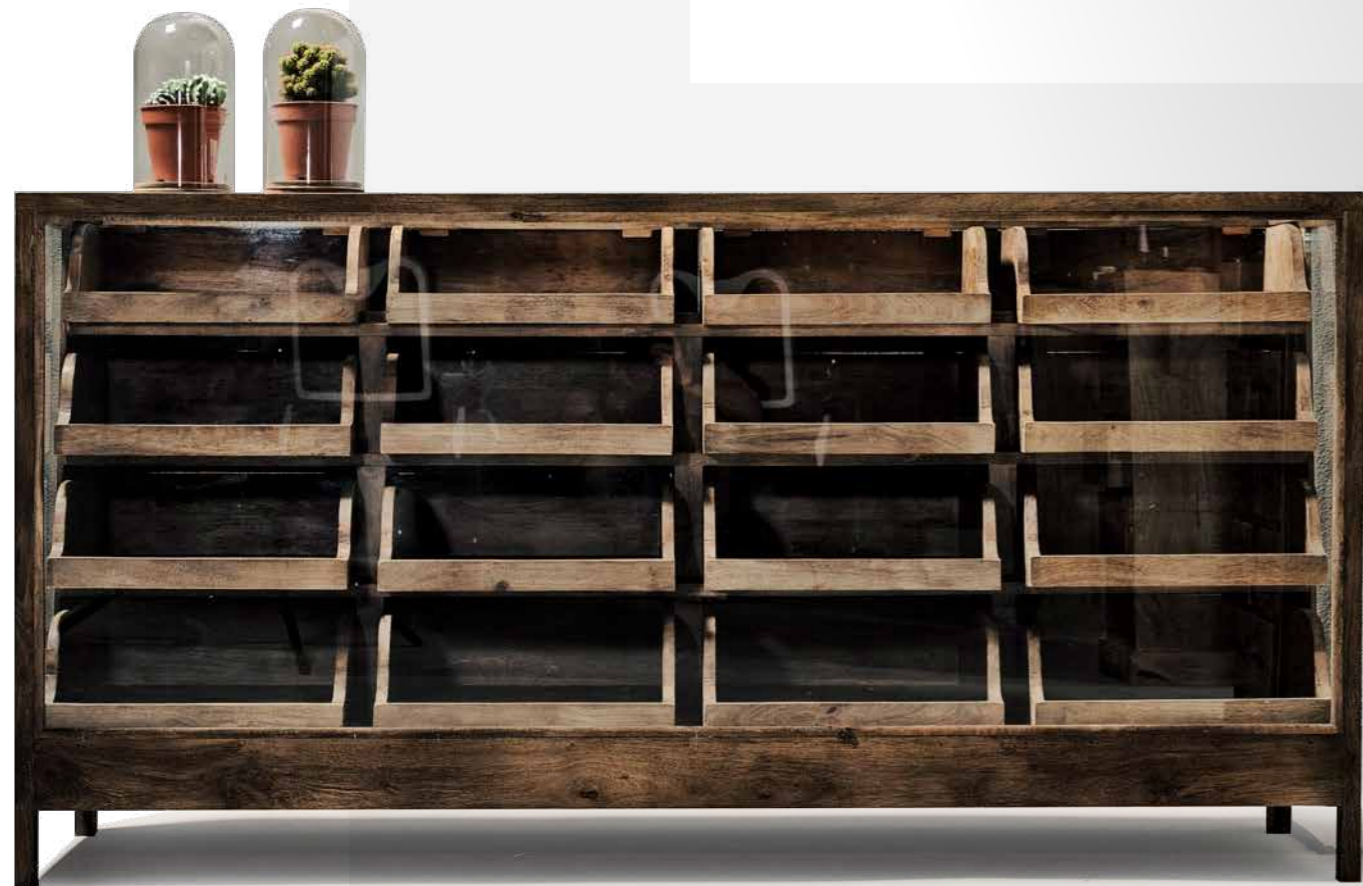

### Marble

SKU: VIN-BR-BU-S-2471

Barber  
furniture

## Vintage Display Counter

The vintage display counter with a beautiful mango wood finish. Available in sets of 12 drawers or 16 drawers to showcase and display your products in barber or retail.