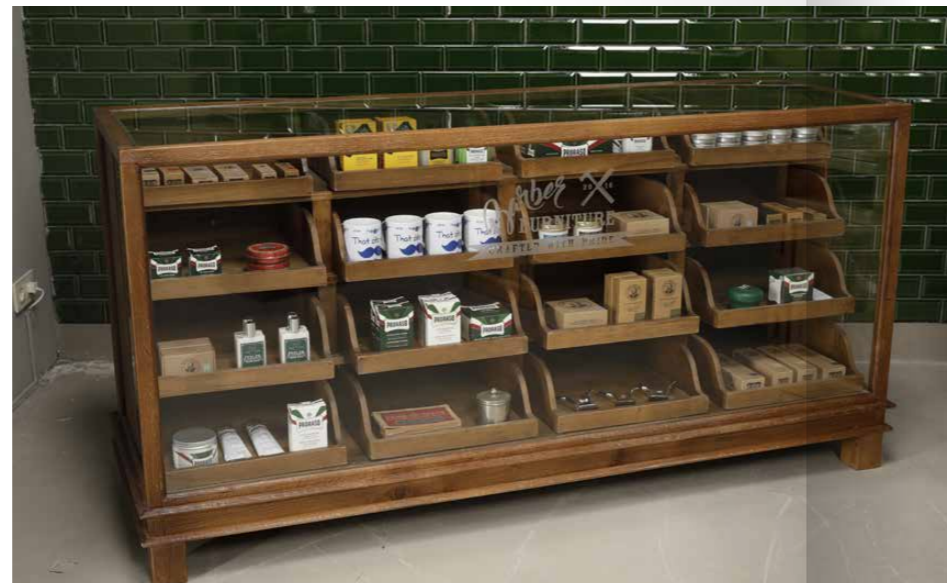

### Dimensions

16 Drawers: 920 mm x 1800 mm x 600 mm (HxWxD)

### Specifications

16 Drawers

Glass top plate (counter), front and sides

**SKU:** CL-BL-DISP-C16-12402

Barber  
furniture