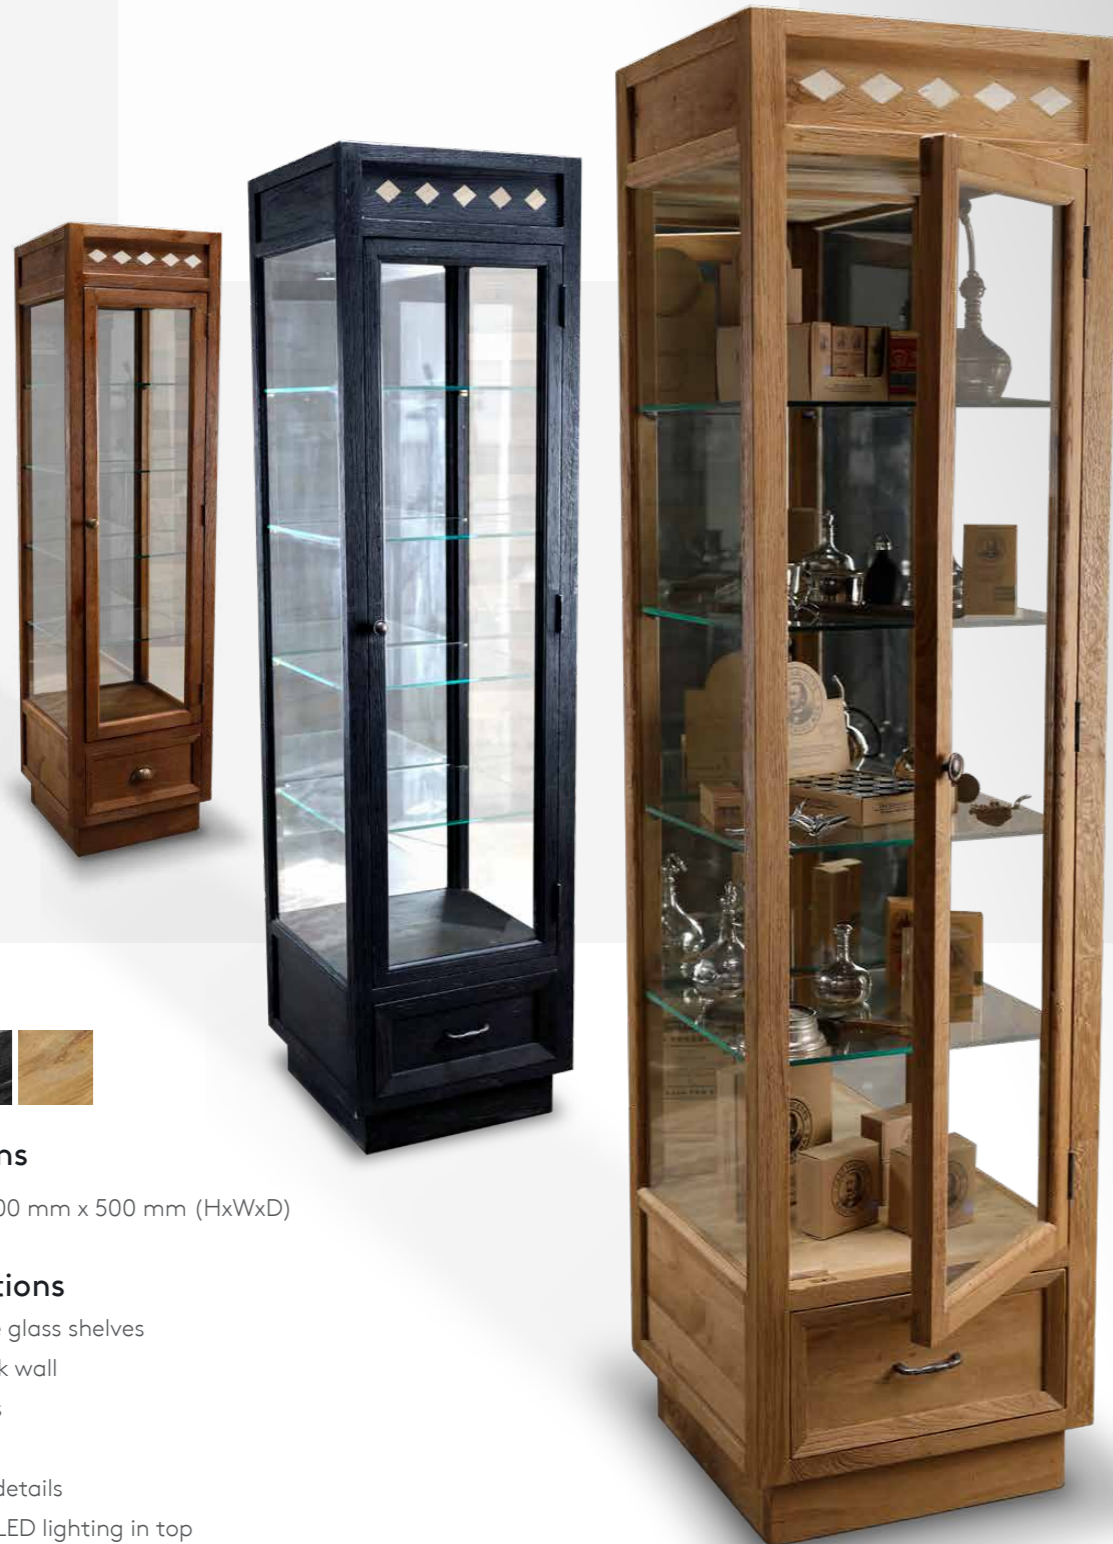

## Classic Display Counter

**12 drawer display** to show a wide variety of merchandise. Handmade and sandblasted oak wood varnished with a natural, teak or black finish.

SKU: CL-NAT-DISP-C12-12303

Colors

Dimensions

920 mm x 1500 mm x 600 mm (HxWxD)

Specifications

12 Drawers

Glass top plate (counter), front and sides

A stylish way  
to show and  
easily access  
your products

Barber  
furniture

## Classic Showcase

A classic showcase for displaying your products, with a teak, natural or black oak wood finish.