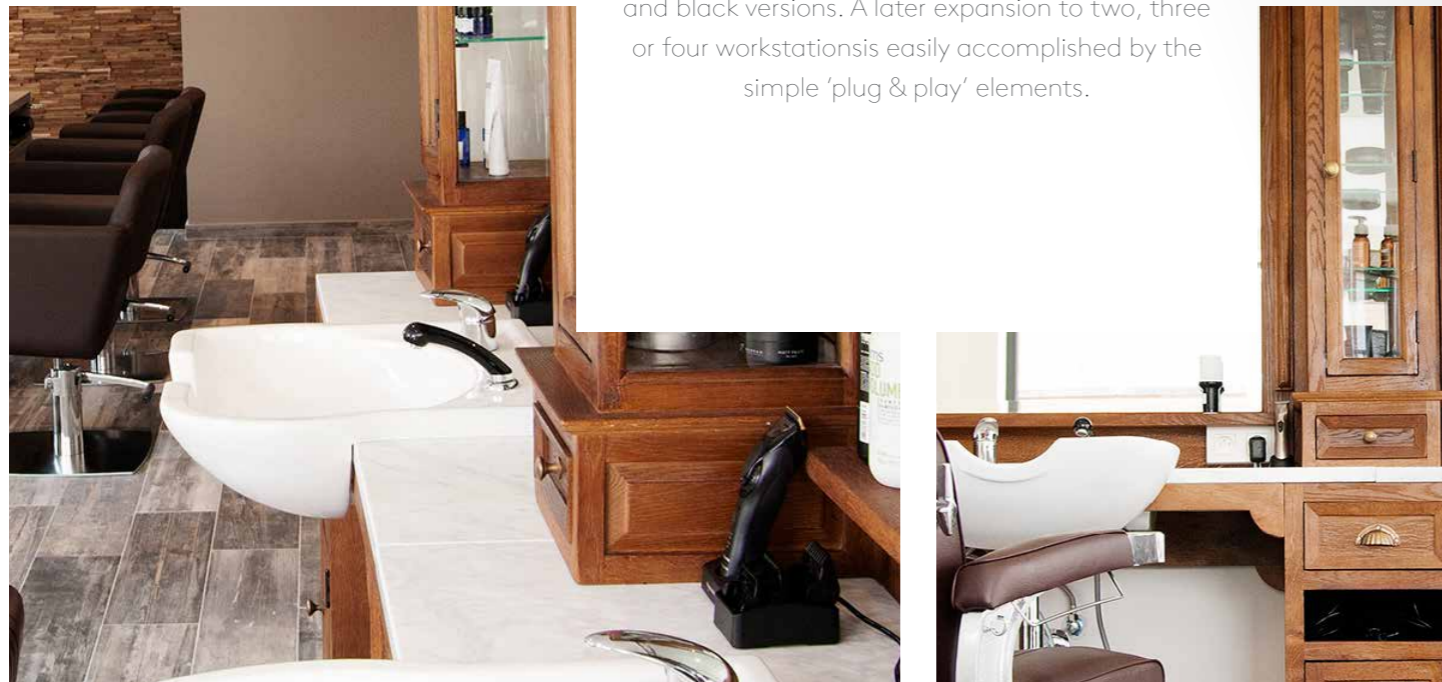

Available marble

SKU: CL-BL-BU-1111

Classic Barberunit Two

Dimensions
2300 x 3050 x 480 mm (HxWxD)

Elements

- 3 Cabinets
- 3 Upper display cabinets
- 2 Mirrors
- 2 Marble tops
- 2 Center support

Classic Barberunit Three

Dimensions
2300 x 4400 x 480 mm (HxWxD)

Elements

- 4 Cabinets
- 4 Upper display cabinets
- 3 Mirrors
- 3 Marble tops
- 3 Center support

Classic Barberunit Four

Dimensions
2300 x 5750 x 480 mm (HxWxD)

Elements

- 5 Cabinets
- 5 Upper display cabinets
- 4 Mirrors
- 4 Marble tops
- 4 Center support